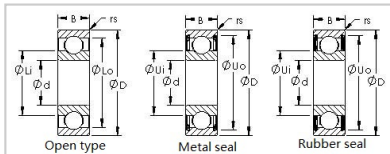

Deep Groove Ball Bearing

Metric Deep Groove Ball Bearings-6320zz

Bearing Number	6320zz
Dimensions	
d	100mm
D	215mm
B	47mm
Chamfer(min) (rs)	3
Basic Load Rating	
Cr(N)	173000
Cor(N)	141000
Limiting Speed (X1000 RPM)	
Grease	3
Oil	3
Weight(Kg)	7040